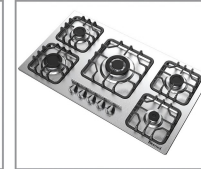

Code: GS 596 Size:86x51
Steel cooktop | Type B burners