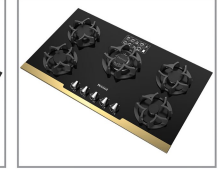

Code: G 506 Size:88x52
 Glass cooktop | Type B burners

Code: G 508 Size:91x52
 Glass cooktop | Type B burners

Code: G 509 Size:88x52
 Glass cooktop | Type B burners

Code: G 513 Size:88x52
 Glass cooktop | Type B burners

Code: G 514 Size:88x52
 Glass cooktop | Type B burners

Code: G 515 Size:88x52
 Glass cooktop | Type B burners

Code: G 516 Size:88x52
 Glass cooktop | Type B burners

Code: G 518 Size:91x52
 Glass cooktop | Type B burners