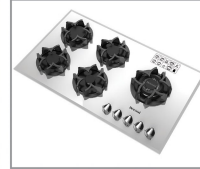

Code: G 506 Size:88x52
 Glass cooktop | Type B burners

Code: G 508 Size:91x52
 Glass cooktop | Type B burners

Code: G 509 Size:88x52
 Glass cooktop | Type B burners

Code: G 513 Size:88x52
 Glass cooktop | Type B burners

Code: G 514 Size:88x52
 Glass cooktop | Type B burners

Code: G 515 Size:88x52
 Glass cooktop | Type B burners

Code: G 516 Size:88x52
 Glass cooktop | Type B burners

Code: G 518 Size:91x52
 Glass cooktop | Type B burners