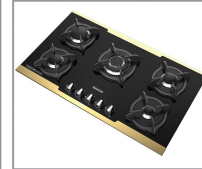

Code: G 800 Size:88x52
 Glass cooktop | Italian parts

Code: G 810 Size:88x52
 Glass cooktop | Italian parts | Timer

Code: G 621 Size:88x52
 Glass cooktop | Skirt burners

Code: G 625 Size:88x52
 Glass cooktop | Skirt burners