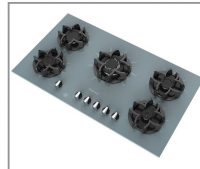

Code: G 715 Size:91x52
Glass cooktop | Type B burners | Timer