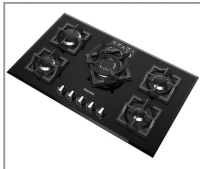

Code: GS 593 Size:86x50
 Steel cooktop | Type B burners

Code: GS 596 Size:86x51
 Steel cooktop | Type B burners

Code: GS 598 Size:89x51
 Steel cooktop | Type B burners

Code: GS 599 Size:86x51
 Steel cooktop | Type B burners